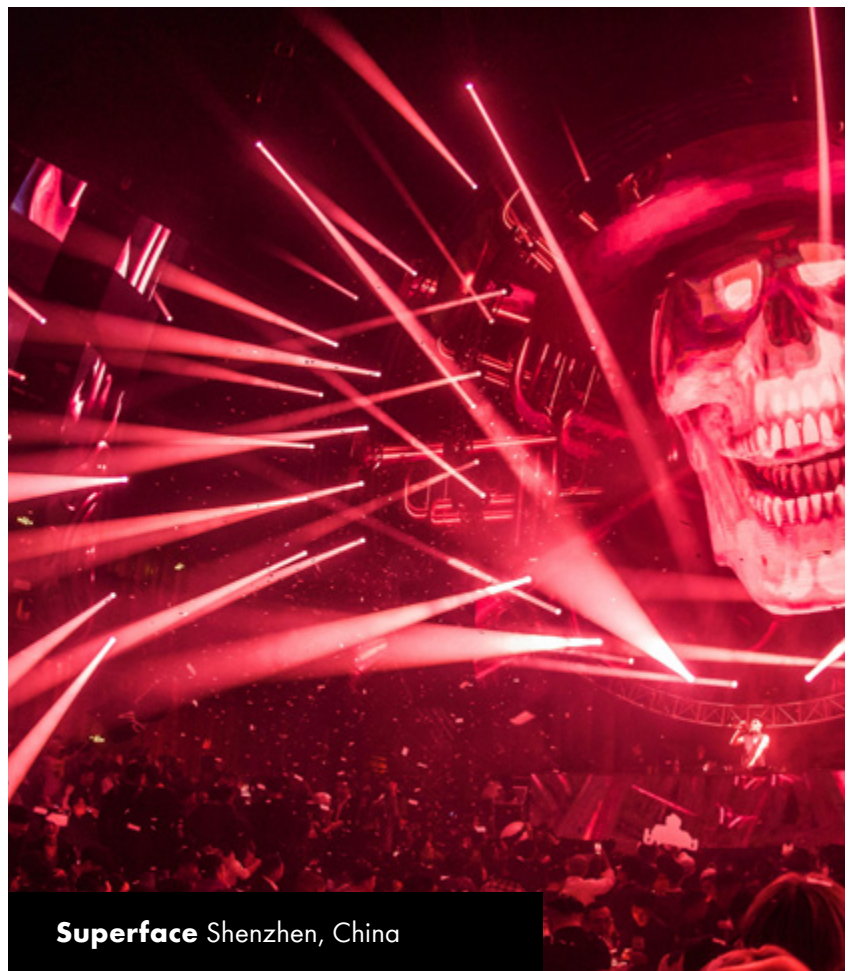

Superface Shenzhen, China