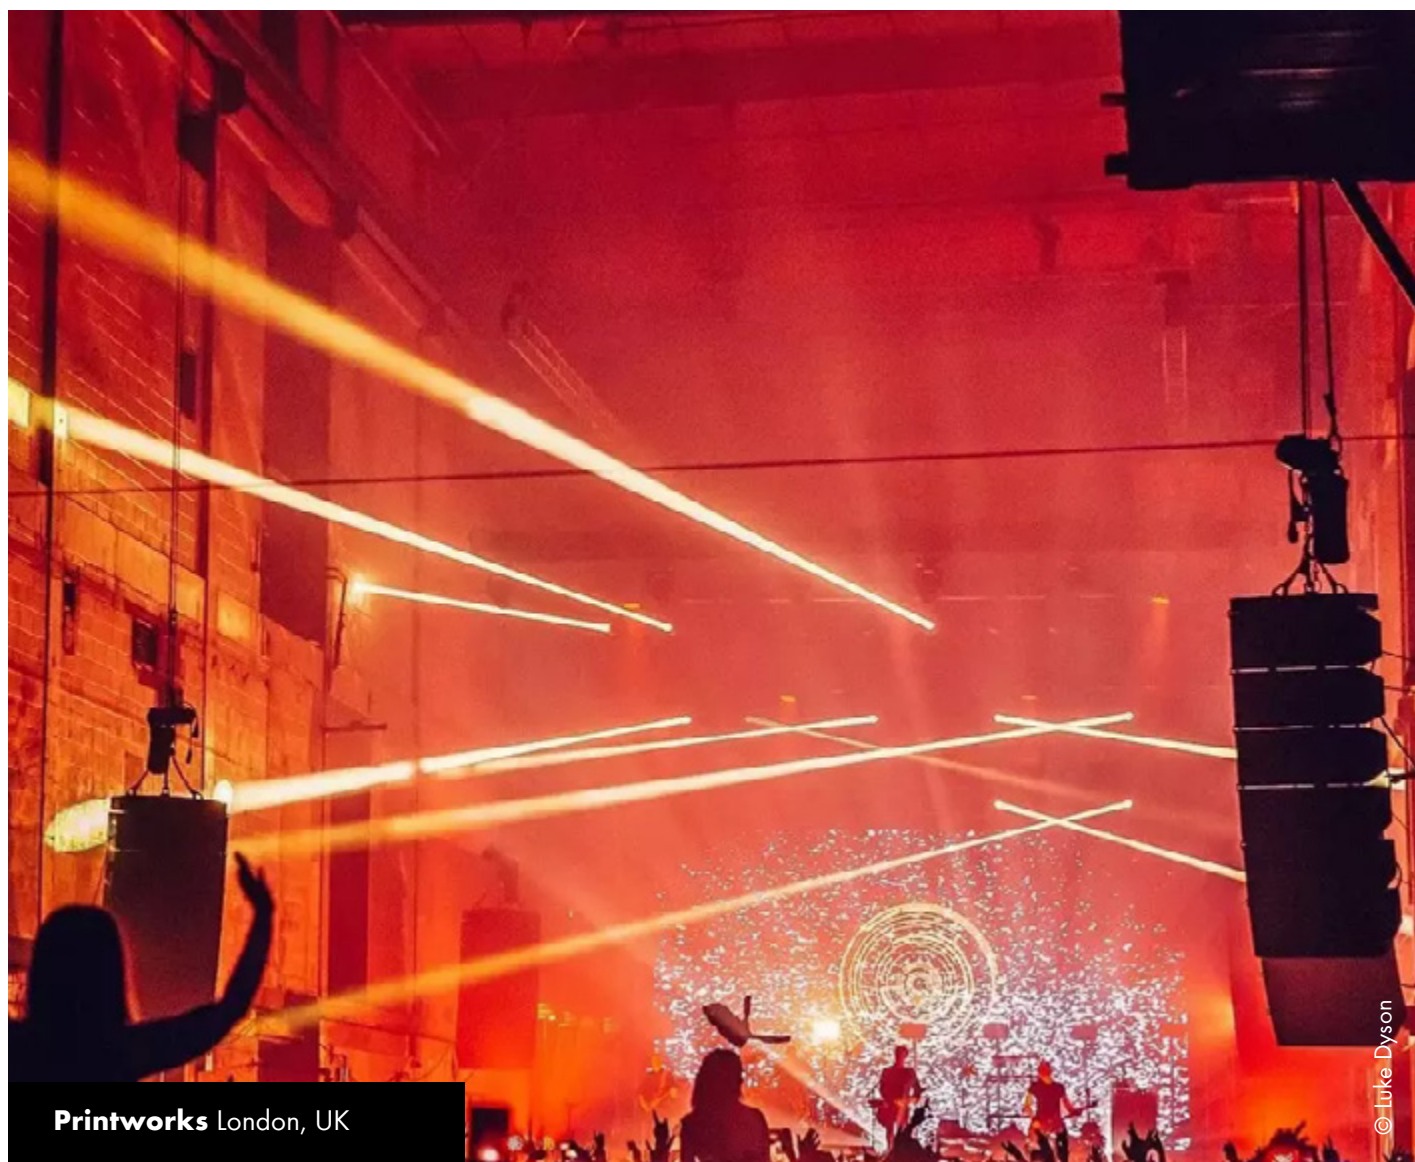

J-Series. A touring legacy with enduring life expectancy.

Since arriving on the scene, this large scale line array has earned itself an internationally trusted reputation - a touring industry standard, flexible enough to suit any style, genre or scale of event. The system is renowned for its transparent, detailed audio performance, extraordinarily smooth and even frequency response, dynamic bandwidth, and high power and headroom capability. Not to mention inexhaustible reliability. Even today, this landmark Series, despite years of use, continues to tour globally. d&b now offers an expectancy of the J-Series lifetime with a d&b Remanufactured system package, known as The Certified Pre-Owned (CPO) J-Series. Once restored and certified at the d&b factory, the package comes with a two year warranty on remanufactured parts, new amplification and electronics, and all the accessories, service, finance and support available as standard.